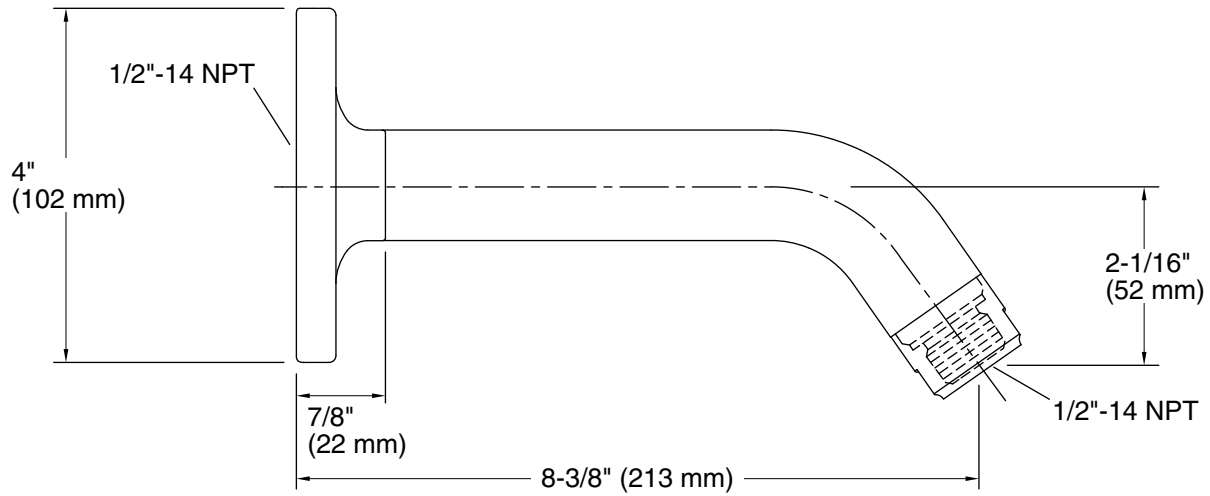

Features

- Fluid design lines for ease of cleaning.
- For use with any KOHLER showerhead (sold separately).

Material

- Metal construction.

Installation

- 1/2 -14 NPT connection.

Recommended Products/Accessories

Technical Information

All product dimensions are nominal.

Notes

Install this product according to the installation guide.